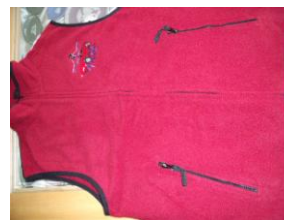

Item Nr.:105 – Fleece Jackets

\$35.00 (S-XL)
\$38.00 (XXL)
Gray, Black

Item Nr.: 106 –Golf Shirts

Adult: \$25.00
Size: S – XXL
White, Black,
Gray

Gray with Black collar, White / checkered collar

Gray golf shirt with
Blue or White Miata

White golf shirt with
Blue, Silver or Green
Miata

Item Nr.: 107–Fleece Vests

\$32.00 (S-XL)
\$36.00 (XXL)

Gray, Red, Black (XXL in
Black only)

Item Nr: 108 Door Magnets

\$25.00 / set

Item Nr.: 109 Patches

\$5.00